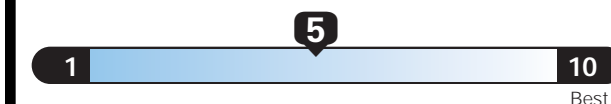

This vehicle emits 400 grams CO2 per mile. The best emits 0 grams per mile (tailpipe only). Producing and distributing fuel also creates emissions; learn more at fuel economy.gov

Actual results will vary for many reasons, including driving conditions and how you drive and maintain your vehicle. The average new vehicle gets 26 MPG and cost $7,000 to fuel over 5 years. Cost estimates are based on 15,000 miles per year at $2.45 per gallon. MPGe is miles per gasoline gallon equivalent. Vehicle emissions are a significant cause of climate change and smog.

fuel economy.gov

Calculate personalized estimates and compare vehicles

Smartphone
QR Code™