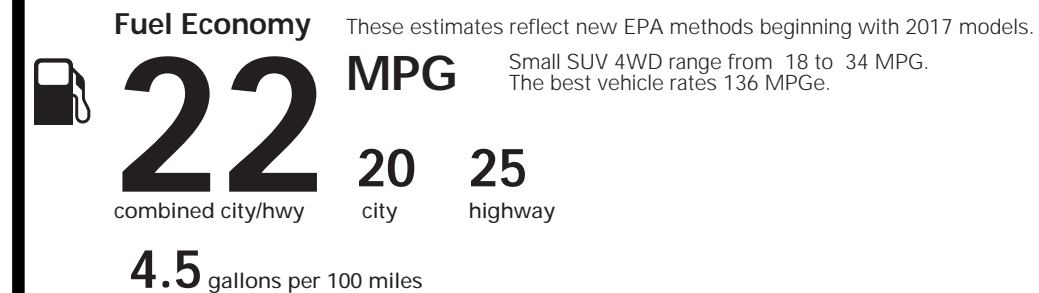

EPA DOT Fuel Economy and Environment

Gasoline Vehicle

You spend
\$1,250
more in fuel costs
over 5 years
compared to the
average new vehicle.

Annual fuel cost
\$1,650

Fuel Economy & Greenhouse Gas Rating (tailpipe only)